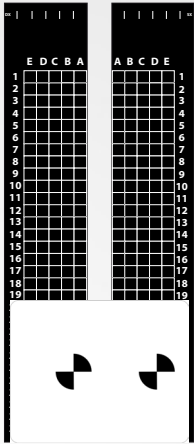

Main Support

Main support for make panels complete with levelling feet, spherical level, mechanic height adjustment and laser pointers.

Mat Plus

Universal calibration mat with laser pointers.

PACKAGE PRICE
£1,800

This package Includes the following items: 3907336 & S12611

All prices are correct at the time of printing and are subject to change anytime without prior notice. All prices are subject to VAT

ADAS PROFESSIONAL

Please Note additional boards may become available to support additional systems and Manufacturers.

PACKAGE CODE: UKG5032

Please refer to Page 4 for specific calibration panel description

NISSAN Front

Mat Plus